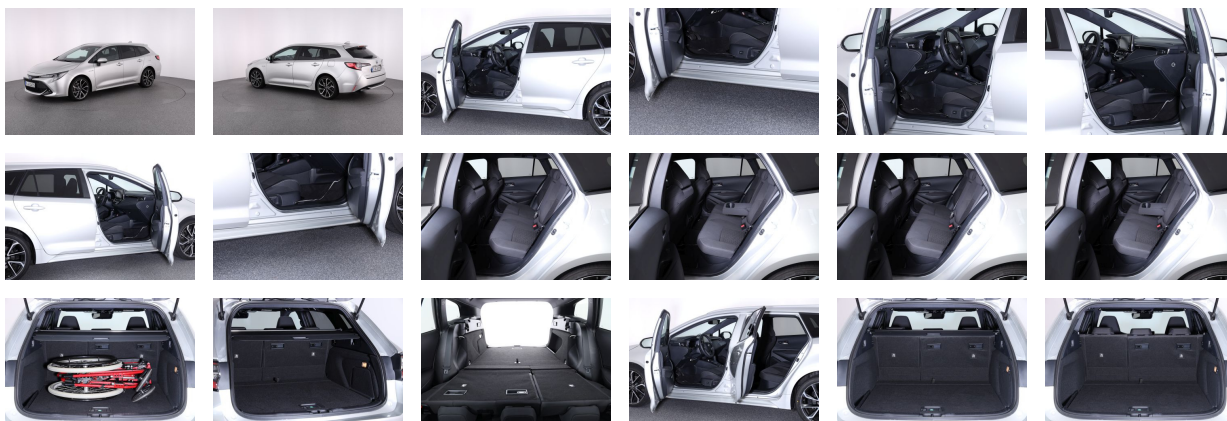

Corolla Touring Sports 2.0 Hybrid 5dr estate 2019

Car ID
5923

GENERAL

Make	Toyota
Type	estate
Suspension	standard
Test Year	2019
Available as new car	Yes
Available on Motability car scheme	Yes

SEATS

Seats	standard
Seven seats	No
Min seat edge to ground - driver	551mm
Max seat edge to ground - driver	595mm
Legroom getting in - Driver	1030mm
Headroom when getting in (seat edge to top of door) - driver	688mm
Min seat edge to ground - passenger	554mm
Max seat edge to ground - passenger	600mm

Legroom getting in - Passenger	1025mm
Headroom when getting in (seat edge to top of door) - passenger	687mm

BOOT

Length of boot floor - back row of seats folded down or removed	1860mm
Length of boot floor - back row of seats upright	1020mm
Vertical height of boot opening	748mm
Boot sill height to floor of car	80mm
Boot sill height to ground	635mm
Width of boot floor at narrowest point	1170mm
Width of boot opening - bottom	1027mm